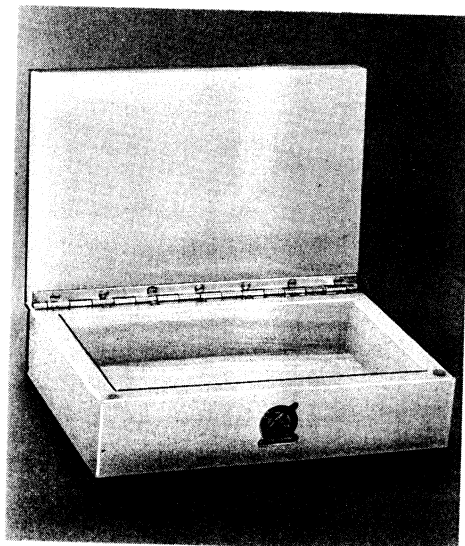

98 - CIGARETTE BOX